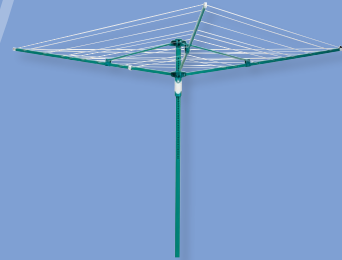

Handiline 3/35

- Twist grip lift and lock elevating mechanism
- Ideal for medium family wash

VL122	115554	35m x 3 arm	Boxed	Each

Handiline 3/35