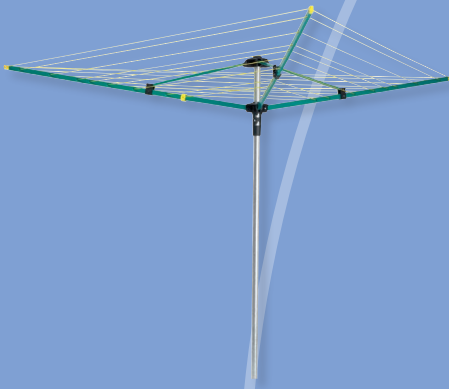

VL100	115549	30m x 3 arm	Boxed	Each
VL102	115550	35m x 3 arm	Boxed	Each
VL104	115551	40m x 4 arm	Boxed	Each

Airdry

Enhanced Rotary Dryers

Portadry 3/35 & 4/45

- 4 arm or 3 arm 2.95m turning circle
- Strong easy-clean line
- Ideal for large (45m) or medium (35m) family wash
- Weatherproof durable galvanised steel - painted arms
- Twist grip lift and lock elevating mechanism
- Inner line tensioning device
- Strong tubular steel stay supports
- Clothes hanger holder on each arm for drip dry and delicate laundry items
- 32mm Diameter

VL112	115552	35m x 3 arm	Boxed	Each
VL116	115553	45m x 4 arm	Boxed	Each

Portadry

Superior Heavy Duty Rotary Dryers

- 4 arm or 3 arm 2.95m turning circle
- Strong easy clean line
- * Weatherproof durable galvanised steel
- Heavy duty 38mm diameter main support pole
- 38mm Diameter

- Ultra heavy duty main support pole 57mm diameter
- Strong easy clean steel core line
- Weatherproof durable galvanised steel
- Ultra wide line spacing for faster drying

Builders Special 4/30

- Ultra heavy duty fixed head rotary drier
- Height of outside line can be pre-set from 1.65m - 2.26m
- Takes a double duvet cover
- Ideal for small family wash

VL152	115534	35m x 4 arm	Boxed	Each
-------	--------	-------------	-------	------

Supex Hoist

Advanced Heavy Duty Rotary Driers

• Supadry 3/40 & 4/50

- 4 arm or 3 arm 3.0m turning circle
- Heavy duty rotary drier 52.5mm diameter main support pole (aluminium)
- Weatherproof galvanised steel with a painted finish
- Unique Hills hoist mechanism raises washing into the breeze
- Inner and outer line tensioning devices to avoid slack lines
- Clothes hanger holder on each arm for drip dry and delicate laundry items
- Includes ground socket with locking collar
- Ideal for large (50m) or medium (40m) family wash
- 38 mm Diameter